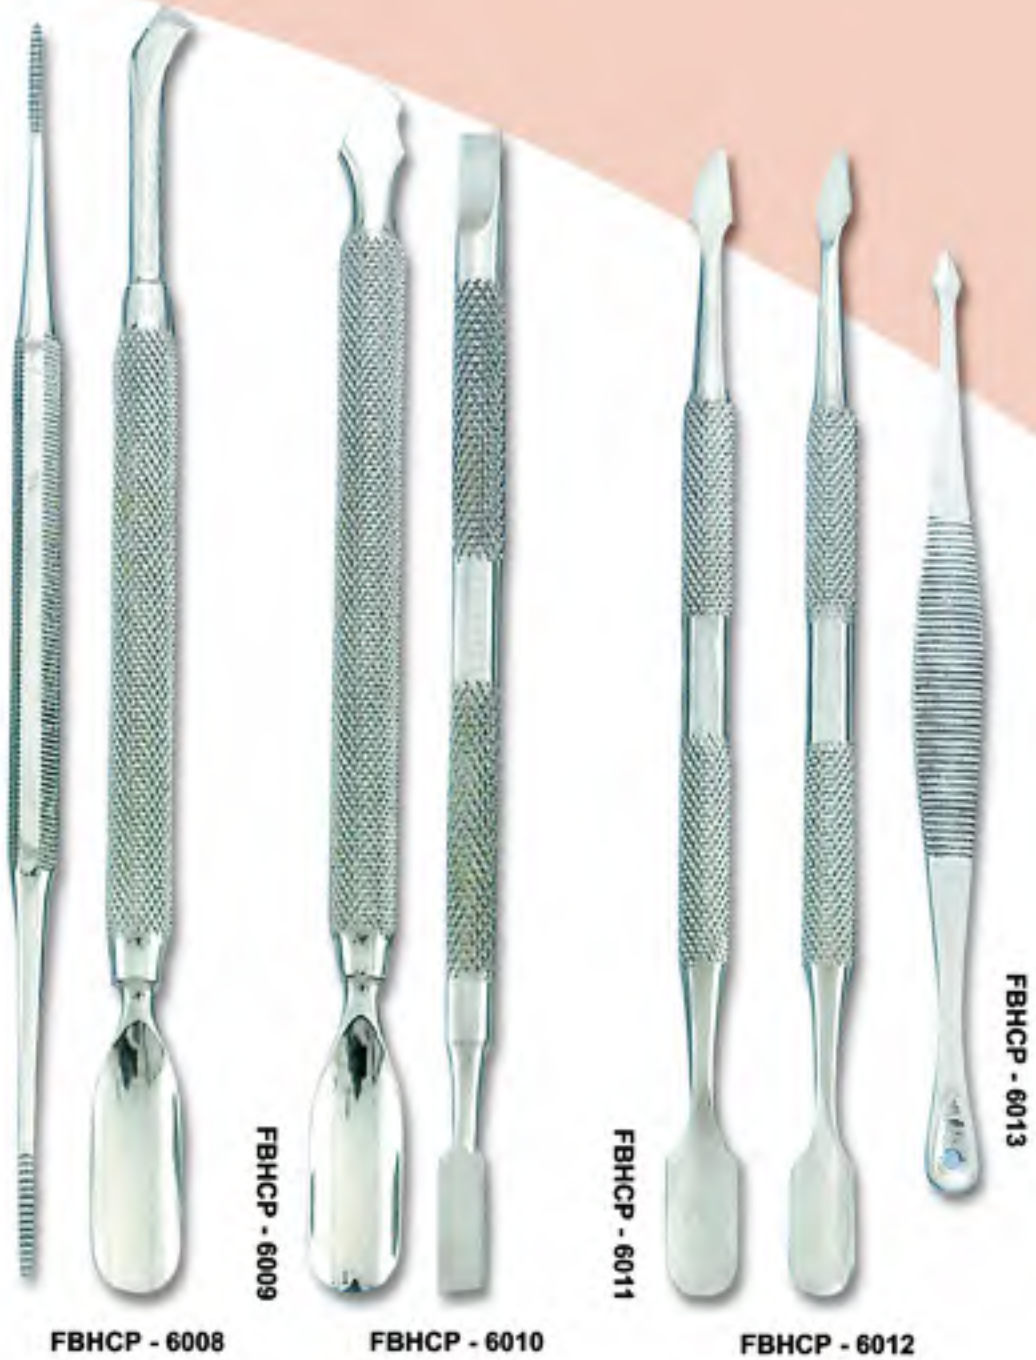

FACE BLACK HEAD CLEANERS & PUSHERS

FBHCP - 6007

FBHCP - 6008

FBHCP - 6009

FBHCP - 6010

FBHCP - 6011

FBHCP - 6012

FBHCP - 6013